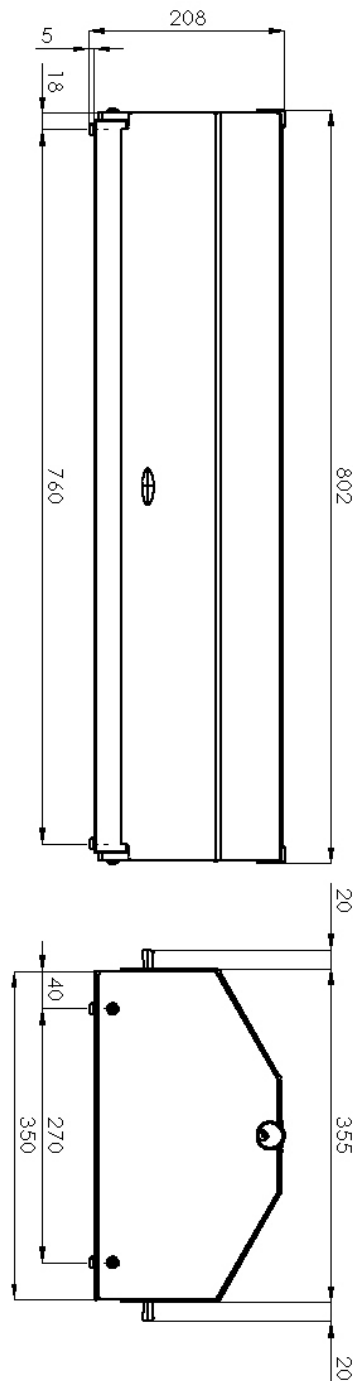

## Display case neutral 80x35

<b>Model</b>	<b>SAP Code</b>	00004965
--------------	-----------------	----------

- Device properties: Neutral
- Opening of device: Two-sided

<b>SAP Code</b>	00004965	<b>Net Height [mm]</b>	341
<b>Net Width [mm]</b>	804	<b>Net Weight [kg]</b>	5.00
<b>Net Depth [mm]</b>	355		

# Technical data sheet

Technical drawing

Display case neutral 80x35

Model

SAP Code

00004965

**2. Net Width [mm]:**

804

**8. Gross Height [mm]:**

300

**3. Net Depth [mm]:**

355

**9. Gross Weight [kg]:**

8.50

**4. Net Height [mm]:**

341

**10. Device properties:**

Neutral

**5. Net Weight [kg]:**

5.00

**11. Opening of device:**

Two-sided